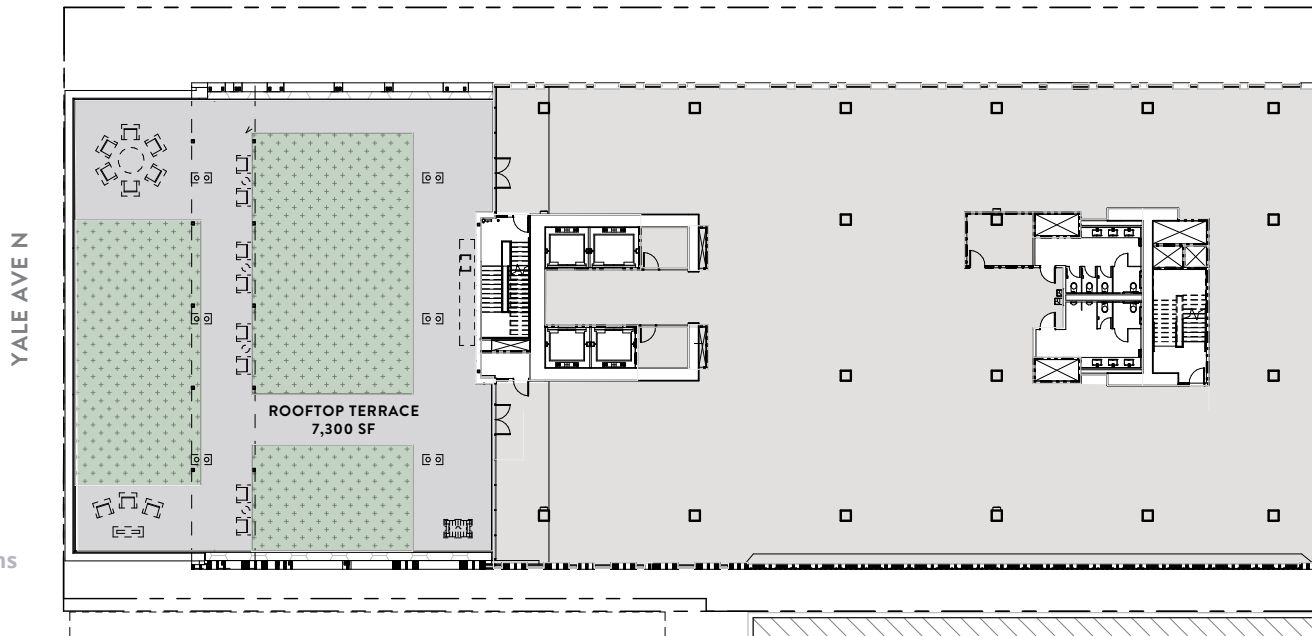

CASCADIAN

330 YALE

HARRISON ST

Views of:

- Downtown
- Space Needle
- Olympic Mountains
- South Lake Union

FLOOR

9

RSF